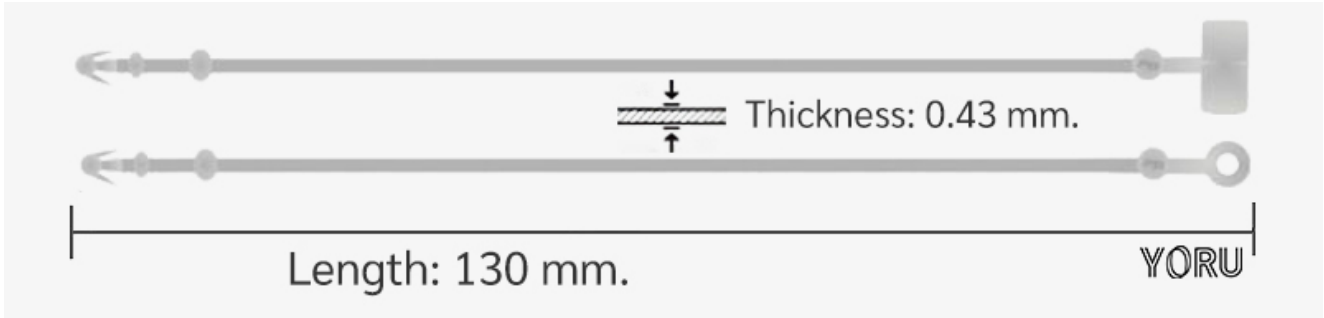

# YORU Cable Ties Datasheet

Model YR130-1CTGW  
 Size Label 5" x 1.9 mm.

|                                 |                                                                          |
|---------------------------------|--------------------------------------------------------------------------|
| <b>Color</b>                    | White                                                                    |
| <b>Type</b>                     | Loop Round                                                               |
| <b>Material</b>                 | Polypropylene (PP)                                                       |
| <b>Flammability</b>             | No                                                                       |
| <b>ROHS Compliant</b>           | Yes                                                                      |
| <b>UL Recognized</b>            | No                                                                       |
| <b>Releasable Closure</b>       | No                                                                       |
| <b>Length</b>                   | 5 inch (Imperial)                                                        |
|                                 | 130 mm. (Metric)                                                         |
| <b>Width</b>                    | ≈ 0.40 mm. (Body) ±0.1 mm                                                |
| <b>Head Type</b>                | Round Head                                                               |
| <b>Thickness</b>                | ≈ 1.90 mm. (Body) ± 10%                                                  |
| <b>Operating Temperature</b>    | +14°F to +176°F (Fahrenheit)                                             |
|                                 | -10°C to +80°C (Celsius)                                                 |
| <b>Minimum Tensile Strength</b> | 7.0 lbs (Imperial)                                                       |
|                                 | 3.0 Kgs (Metric)                                                         |
| <b>Bundle Diameter</b>          | 32.0 mm. (Minimum)                                                       |
|                                 | 35.0 mm. (Maximum)                                                       |
| <b>Weight</b>                   | ≈ 0.05 grams (1 piece)                                                   |
| <b>Features</b>                 | Easy to Install, Variety of Sizes, Self-locking, Temporary Applications. |